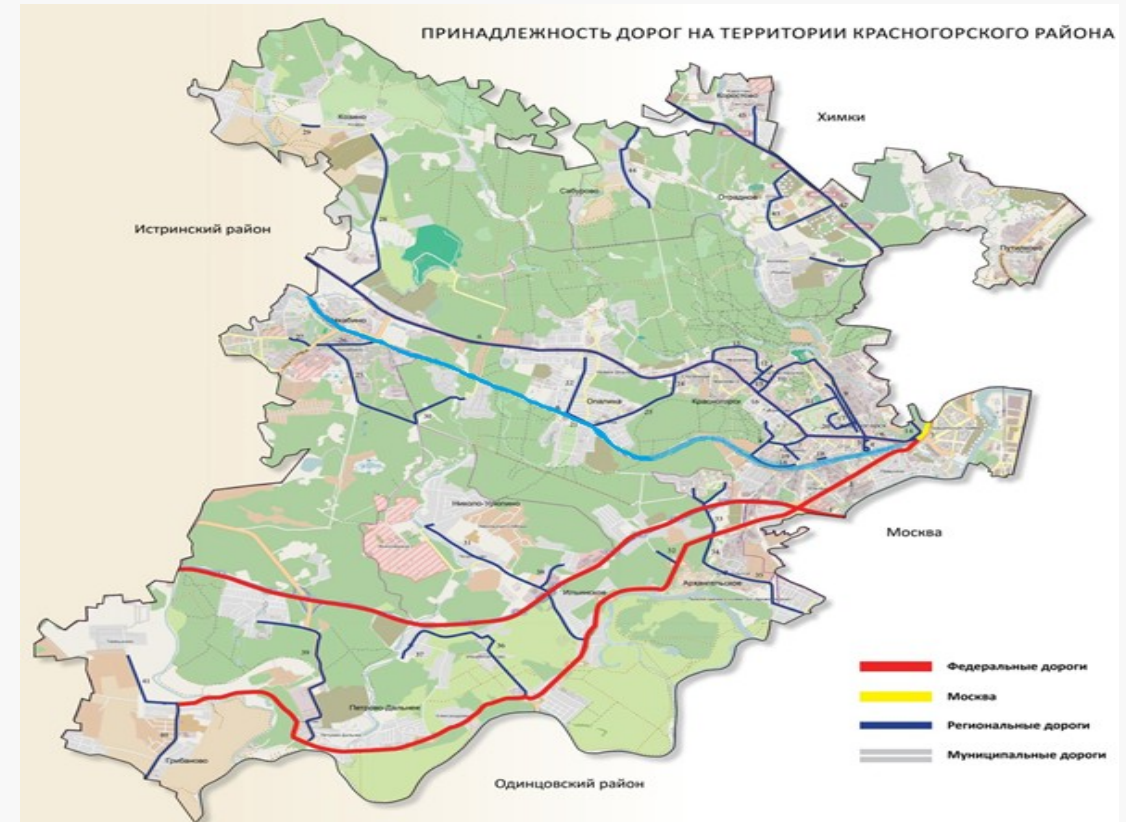

Transport System

5 railway stations of the Riga direction

Federal highways (30,35km):

- ✓ Novorigskoe highway; ●
- ✓ Ilyinskoe highways; ●

Regional highways (119km):

- ✓ Pyatnitskoe highway; ●
- ✓ Volokolamskoe highway; ●

Municipal roads (226,4 km) ●

Metro:

- ✓ Miakinino;
- ✓ Volokolamskaya;
- ✓ Mitino.

Multilevel interchange at the intersection of Volokolamskoe and Ilyinskoe highways.

The construction is planned to be fully completed at the end of 2019.

Total traffic performance of the new facility will exceed 80 thousand cars per day.