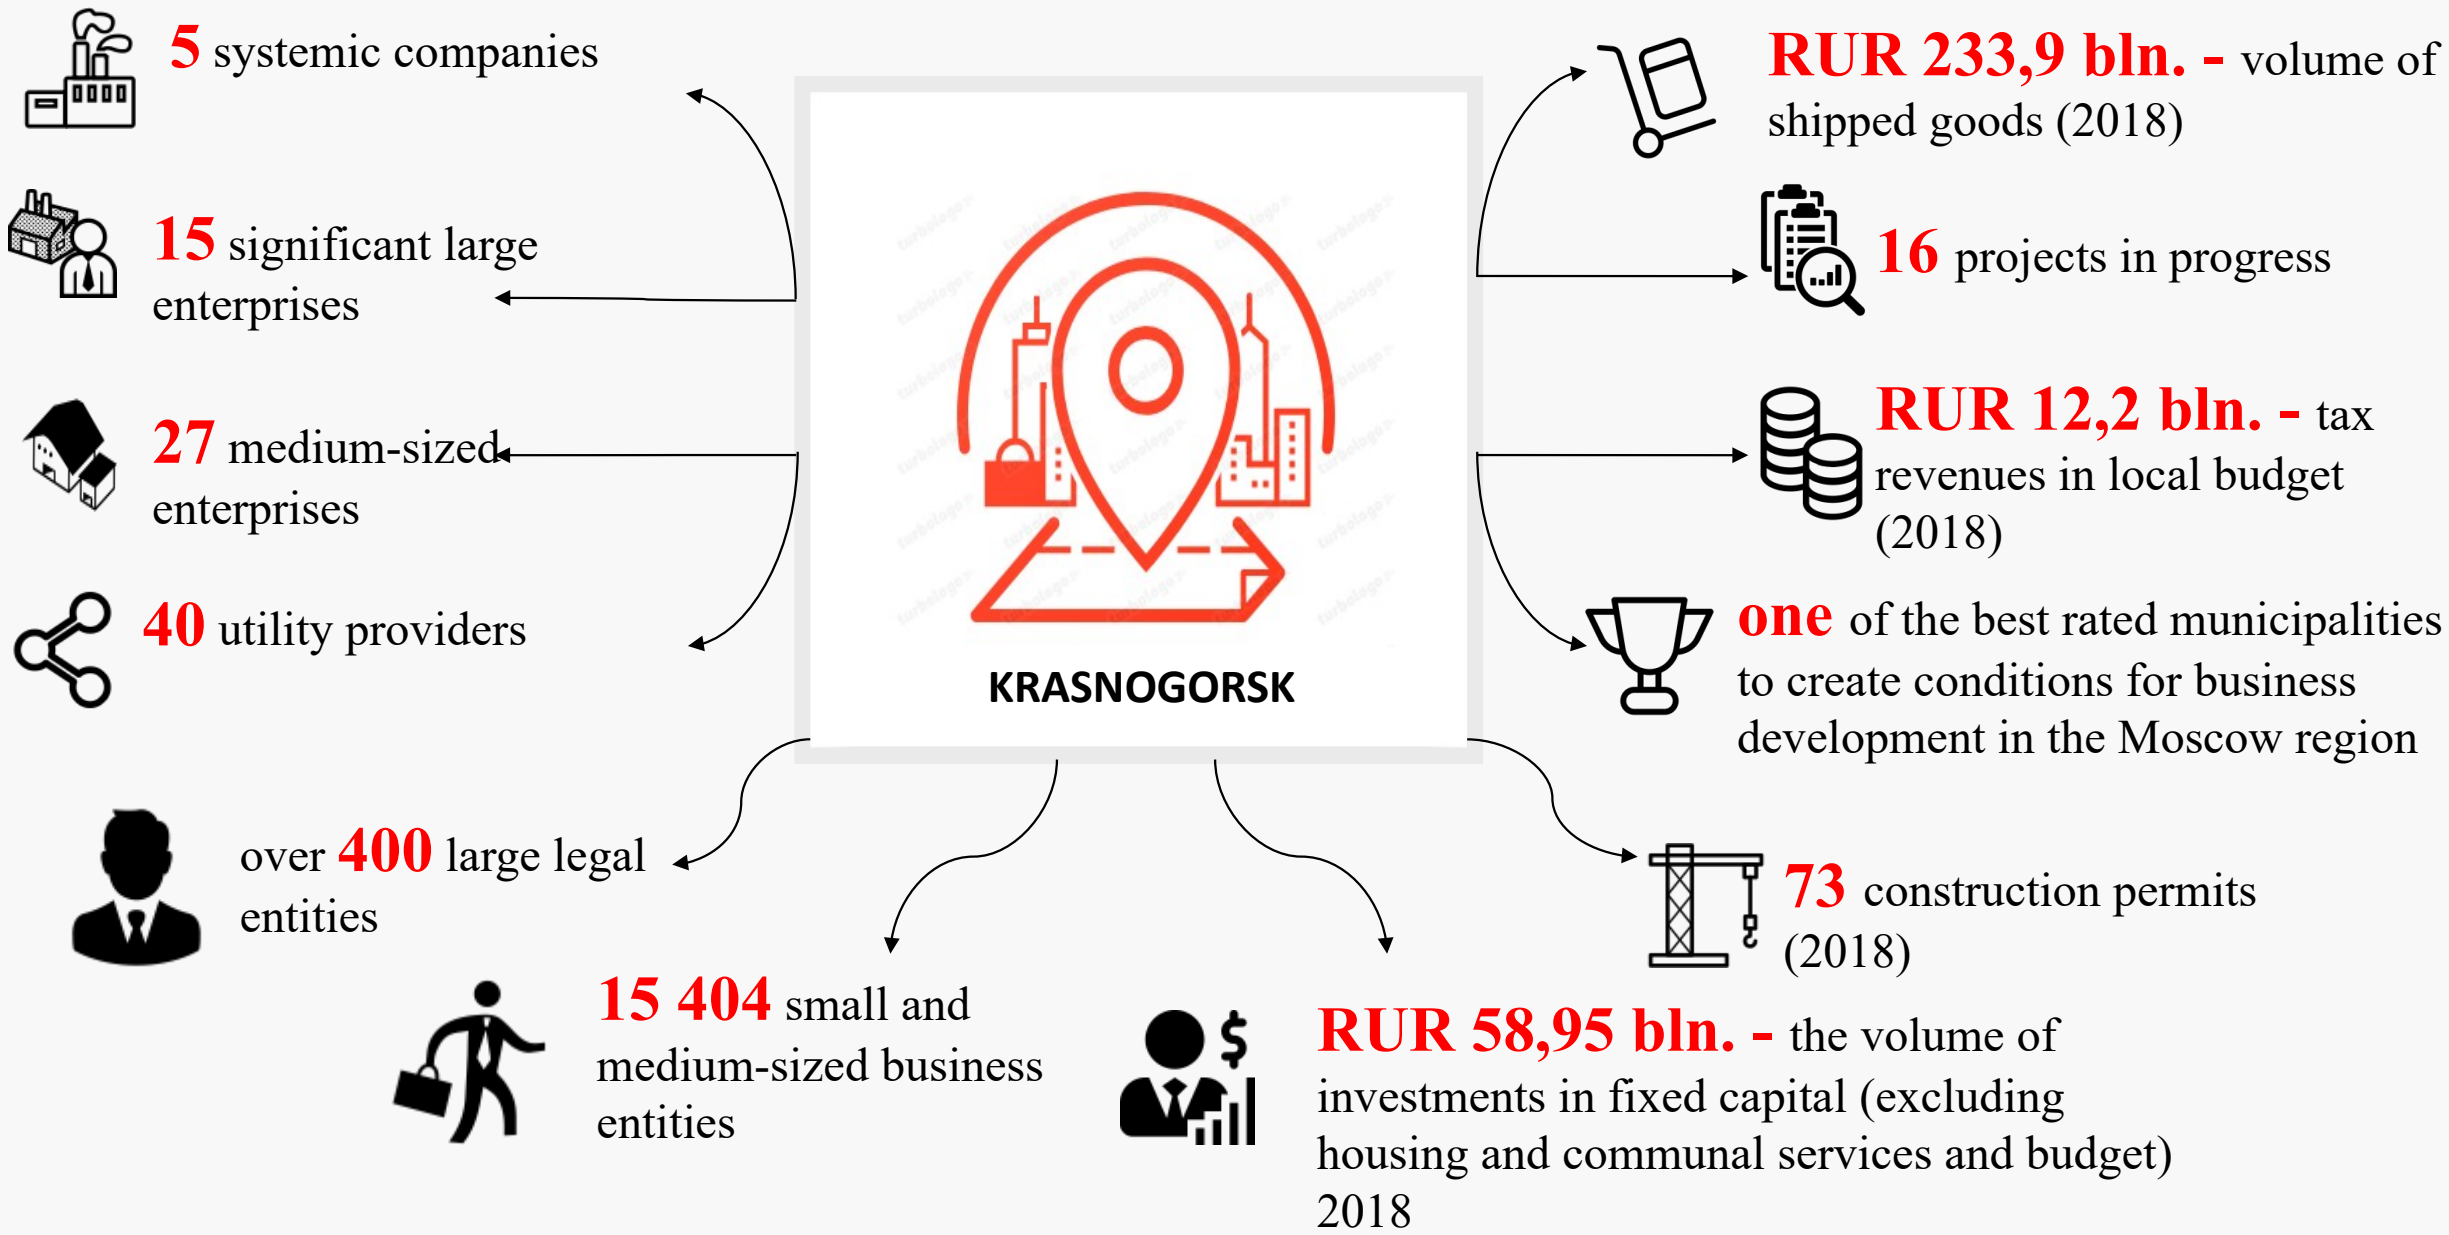

The Urban District Krasnogorsk