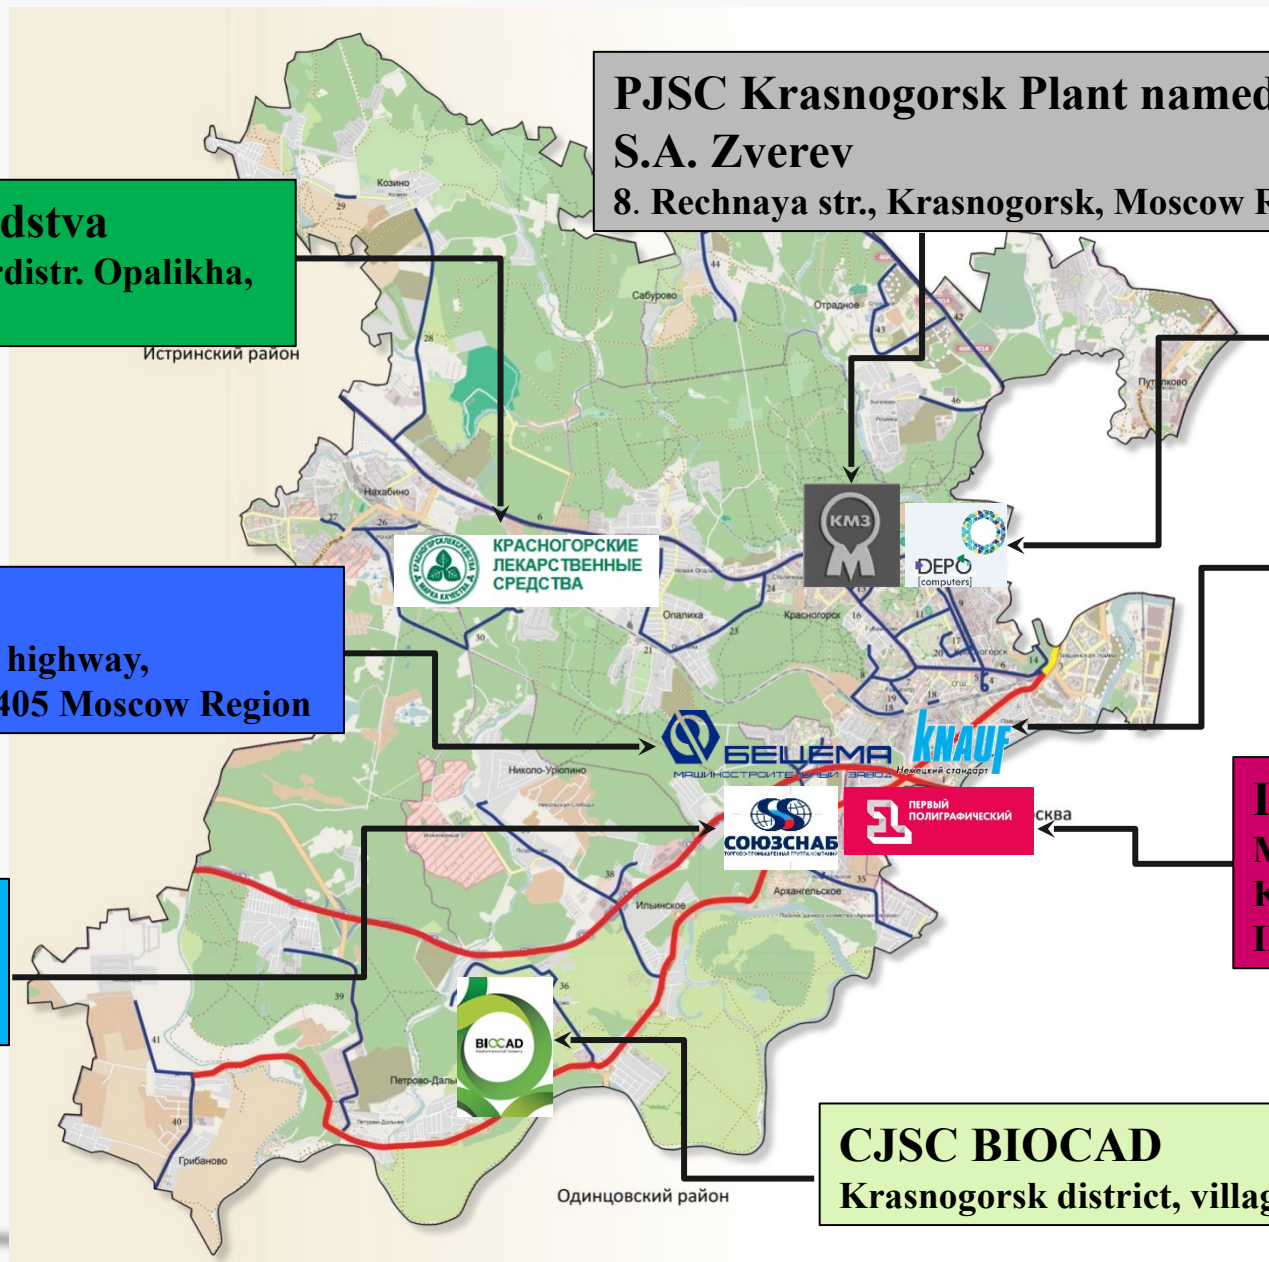

Krasnogorsk - diverse industry district

JSC Krasnogorskleksredstva
ул. Мира, д. 25. Mira str., mcrdistr. Opalikha,
Krasnogorsk, Moscow Region

**PJSC Krasnogorsk Plant named after
S.A. Zverev**
8. Rechnaya str., Krasnogorsk, Moscow Region

LLC DEPO Electronics
12, K/3 Krasnogorsk-Mitino,
Krasnogorsk, 143402, Moscow
Region.

JSC Betcema
2nd km of Plyinskoye highway,
Krasnogorsk-5, 143405 Moscow Region

LLC Knauf Gips
139 Centralnaya str., Krasnogorsk
143405 Moscow Region.

Soyuzsnab Group
6, Plyinskiy tupic, Krasnogorsk,
143406 Moscow Region,

LLC First Printing and Publishing
Moscow region, Krasnogorsk district,
Krasnogorsk-5 railway station,
Plyinskoye highway, 4th km.

CJSC BIOCAD
Krasnogorsk district, village of Petrovo-Dalnee