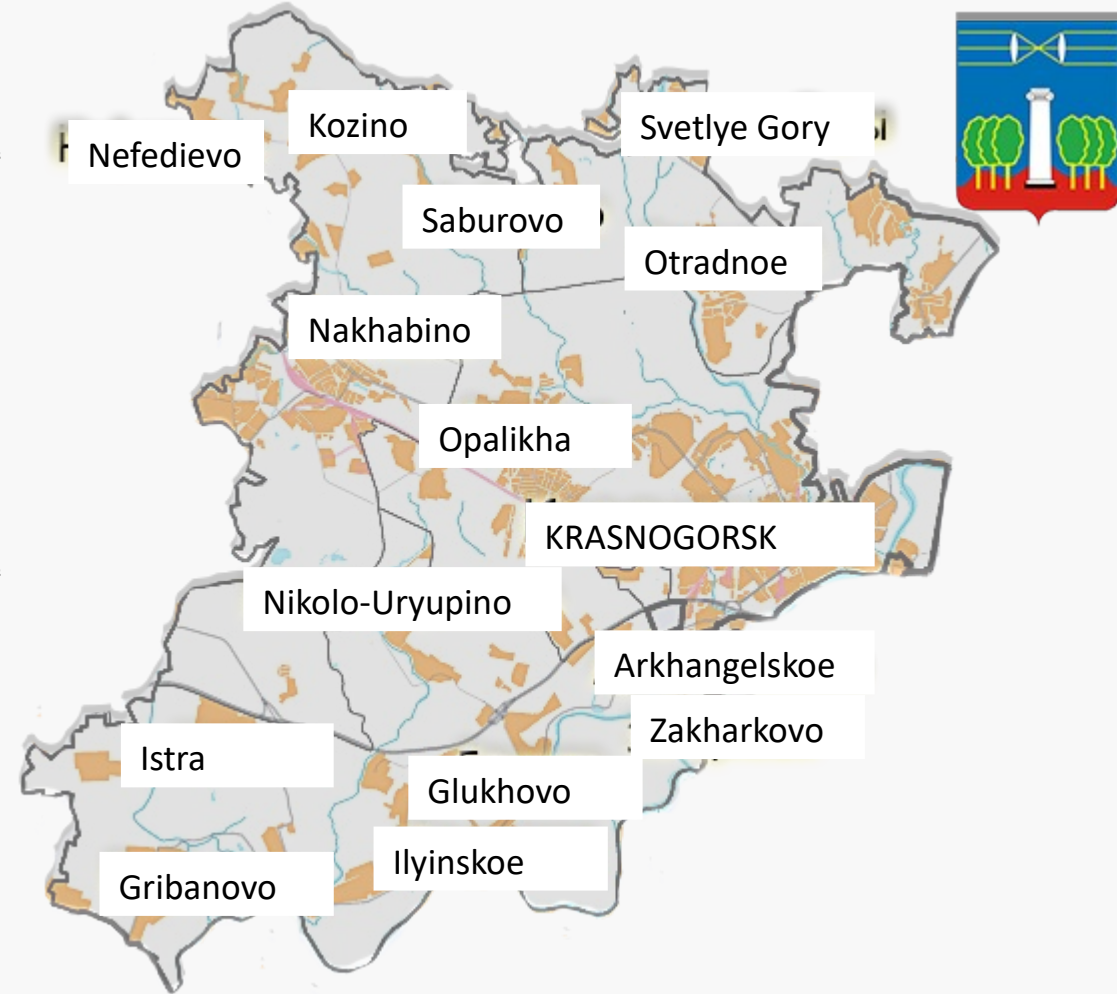

INVESTMENT PASSPORT
of the Urban District
Krasnogorsk

WHY THE URBAN DISTRICT KRASNOGORSK?

KRASNOGORSK - principal city of business in the Moscow region

CLOSE TO MOSCOW (3 km. from Moscow Ring Road)
Developed transport infrastructure

22 339 ha

Population

274 123 people

over 500 000 people
including sojourners

Geographic
location

- 3 km. from the Moscow Ring Road;
- 23 km. from the Kremlin of Moscow;
- 25 km. from the Sheremetyevo Airport;
- environmentally pristine zone by the side of the Moscow river.

Transport System

5 railway stations of the Riga direction

Federal highways (30,35km):

- ✓ Novorigskoe highway; ●
- ✓ Ilyinskoe highways; ●

Regional highways (119km):

- ✓ Pyatnitskoe highway; ●
- ✓ Volokolamskoe highway; ●

Municipal roads (226,4 km) ●

Metro:

- ✓ Miakinino;
- ✓ Volokolamskaya;
- ✓ Mitino.

Multilevel interchange at the intersection of Volokolamskoe and Ilyinskoe highways.

The construction is planned to be fully completed at the end of 2019.