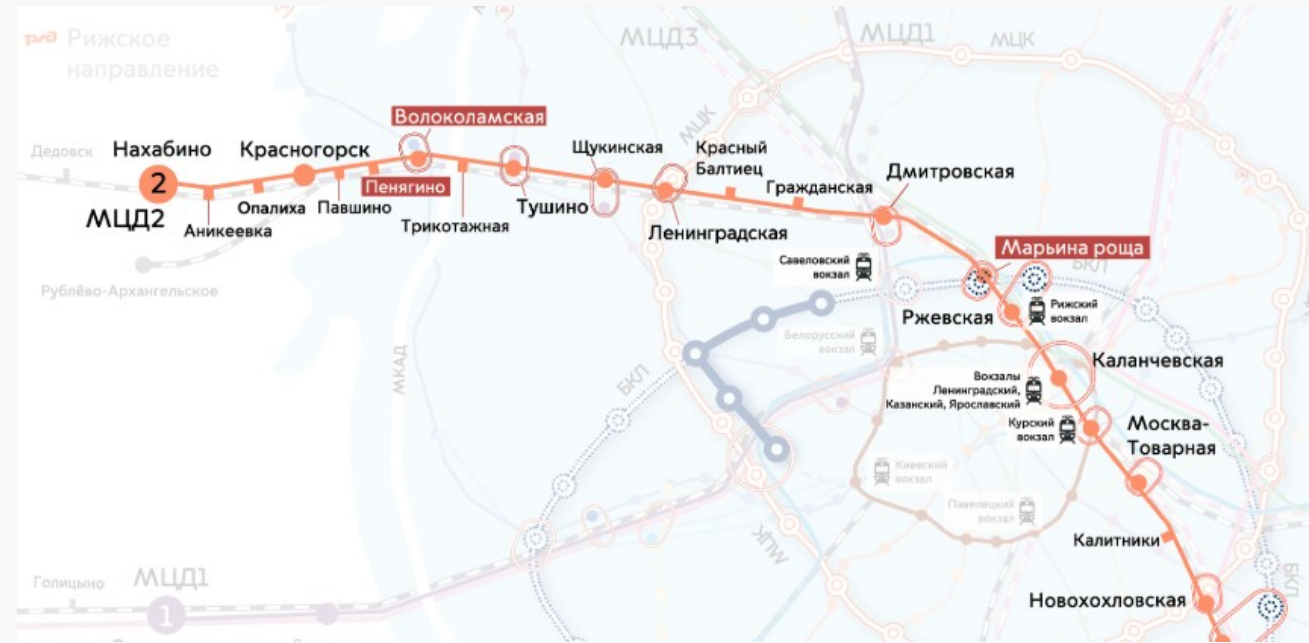

Transport System

5 railway stations of the Riga direction

Federal highways (30,35km):

- ✓ Novorigskoe highway; ●
- ✓ Ilyinskoe highways; ●

Regional highways (119km):

- ✓ Pyatnitskoe highway; ●
- ✓ Volokolamskoe highway; ●

Municipal roads (226,4 km) ●

Metro:

- ✓ Miakinino;
- ✓ Volokolamskaya;
- ✓ Mitino.

Multilevel interchange at the intersection of Volokolamskoe and Ilyinskoe highways.

The construction is planned to be fully completed at the end of 2019.

Total traffic performance of the new facility will exceed 80 thousand cars per day.

Transport System

MCD is a large-scale project for reconstruction of railways in Moscow and the Moscow Region, which is being implemented by the Ministry of Transport of the Russian Federation, the Government of Moscow, the Government of the Moscow Region, Russian Railways OJSC, Central PPK JSC and Moscow Metro State Unitary Enterprise.

There will be 38 stations on the diameter Nakhabino - Podolsk. 13 changes to metro stations will be available from there.

Moscow central diameters line at Opalikhа and Nakhabino railway stations in the Krasnogorsk urban district is planned to be launched this year in November.